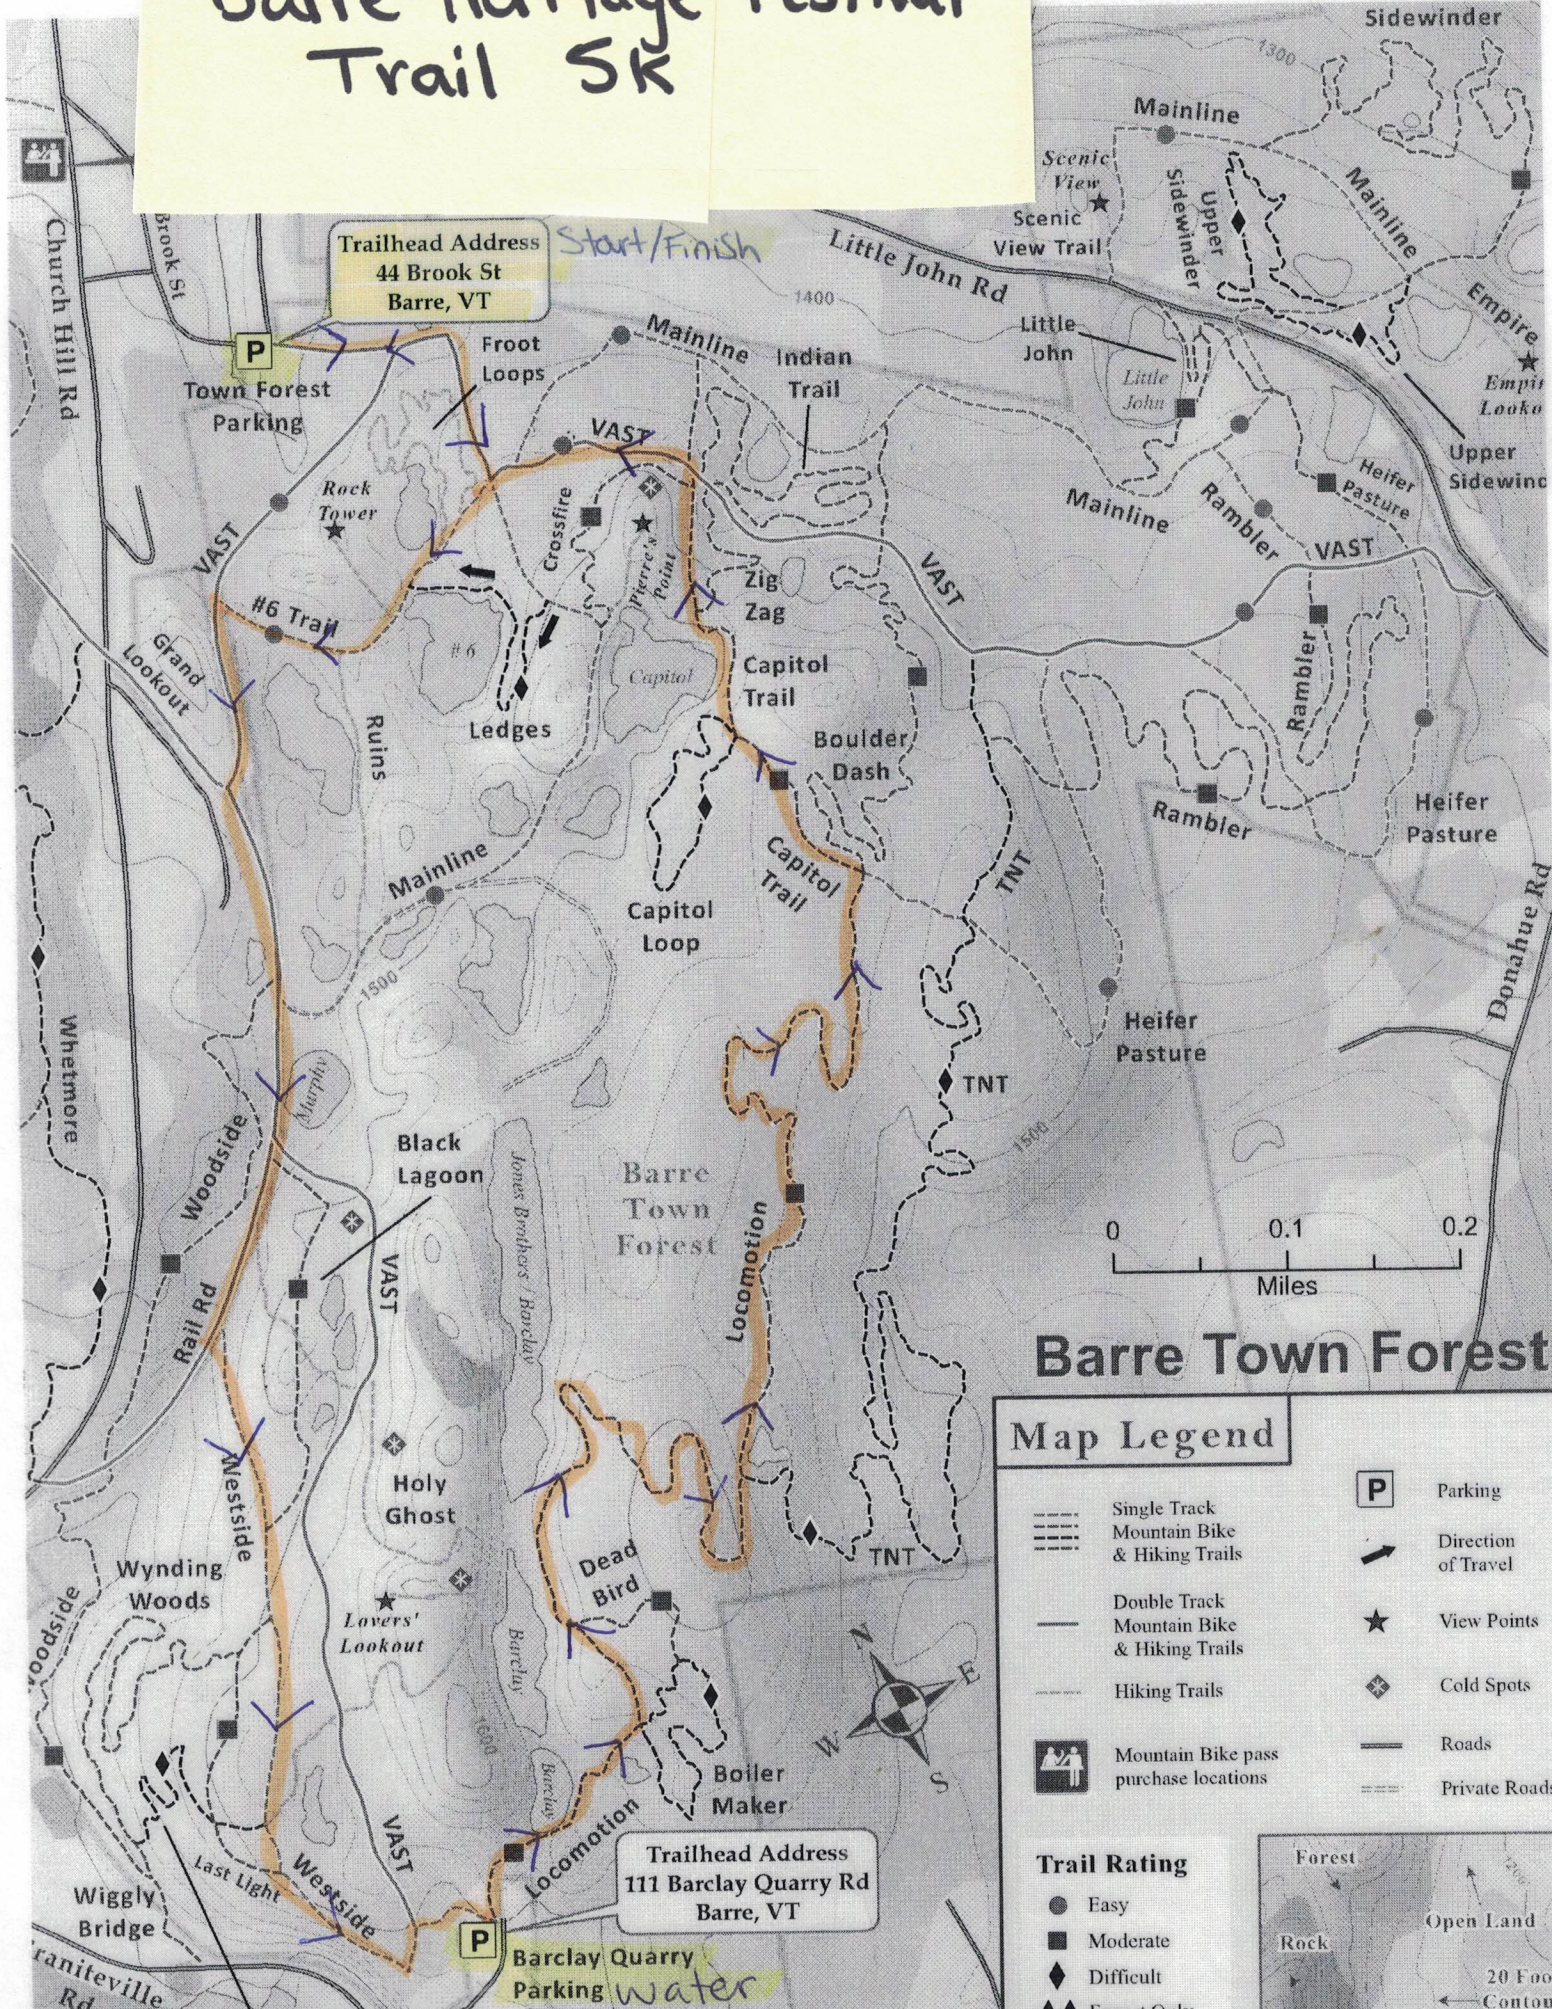

Barre Heritage Festival Trail SK

Trailhead Address
44 Brook St
Barre, VT

Start/Finish

Trailhead Address
111 Barclay Quarry Rd
Barre, VT

Barre Town Forest

Map Legend

- Single Track Mountain Bike & Hiking Trails
- Double Track Mountain Bike & Hiking Trails
- Hiking Trails
- Mountain Bike pass purchase locations
- Parking
- Direction of Travel
- View Points
- Cold Spots
- Roads
- Private Roads

Trail Rating

- Easy
- Moderate
- Difficult